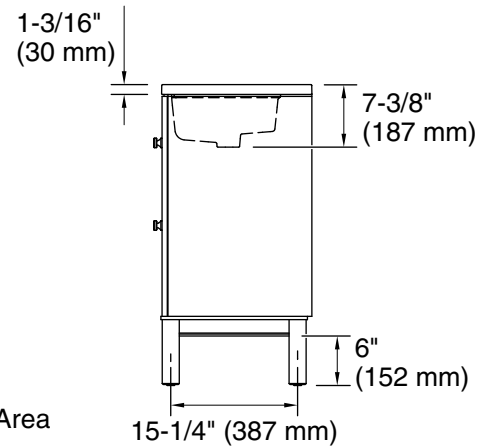

### Features

- Set includes cabinet, precut quartz vanity top, sinks, legs, and cabinet hardware
- Two full-extension 12-3/4" (325 mm) drawers with soft-close side-mount slides
- Two 18" (457 mm) cabinet interior spaces provide ample storage
- Three-way adjustable slow-close door hinges for easy cabinet access
- Finish-matched cabinet interior offers generous clearance for plumbing
- Customize your storage with optional accessories such as floor liners, drawer organizers, and perfectly sized containers (sold separately)
- Coordinates with K-33534 upgraded hardware finishes, K-25818 quartz backsplash, and K-25819 quartz side splash (sold separately)

### Technical Information

All product dimensions are nominal.