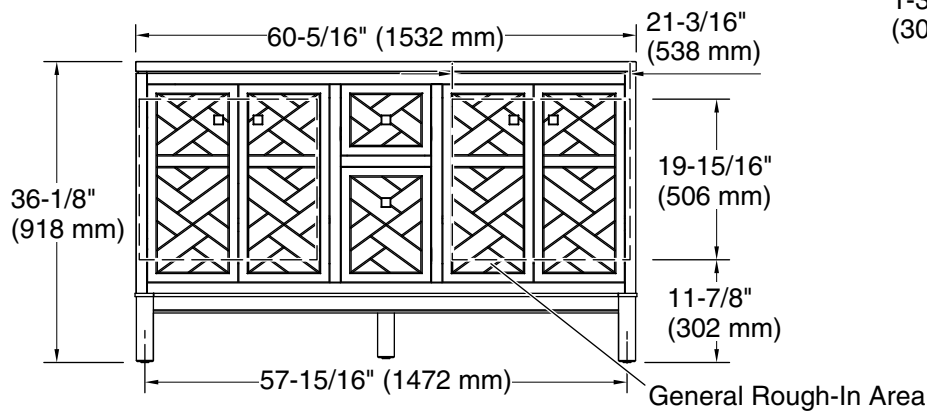

### Features

- Set includes cabinet, precut quartz vanity top, sinks, legs, and cabinet hardware
- Two full-extension 12-3/4" (325 mm) drawers with soft-close side-mount slides
- Two 18" (457 mm) cabinet interior spaces provide ample storage
- Three-way adjustable slow-close door hinges for easy cabinet access
- Finish-matched cabinet interior offers generous clearance for plumbing
- Customize your storage with optional accessories such as floor liners, drawer organizers, and perfectly sized containers (sold separately)
- Coordinates with K-33534 upgraded hardware finishes, K-25818 quartz backsplash, and K-25819 quartz side splash (sold separately)

### Technical Information

All product dimensions are nominal.